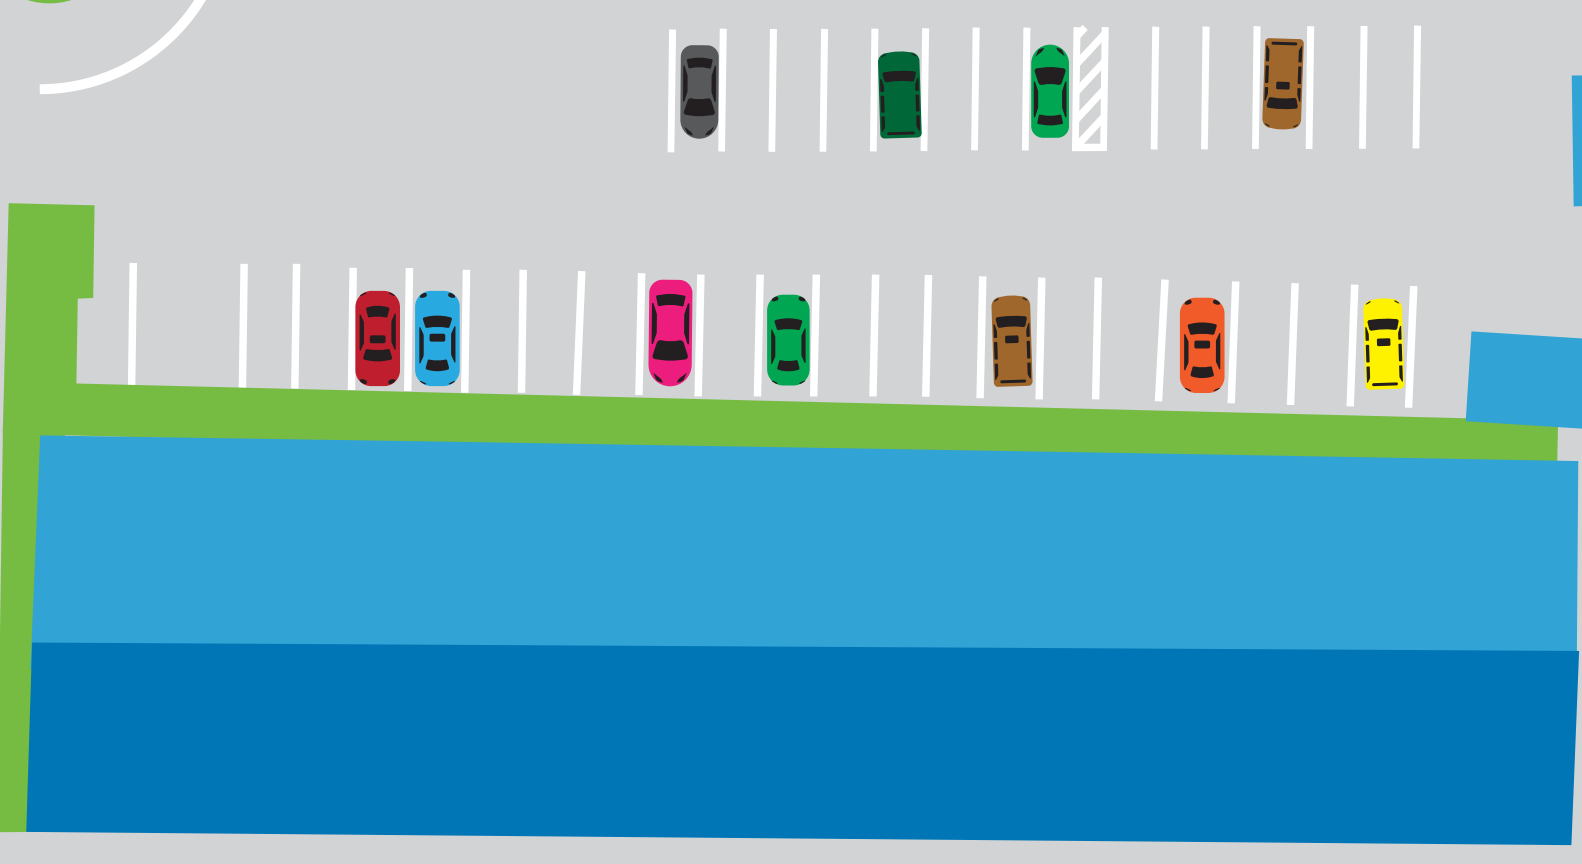

SOTD
THE SPOT ON THE DOCK

MEMBERS AREA

lake champlain
ferries

DROP OFF

BURLINGTON BIKE PATH
VERMONT RAILWAY INC.

ferrydockmarina.com
@ferrydockmarina