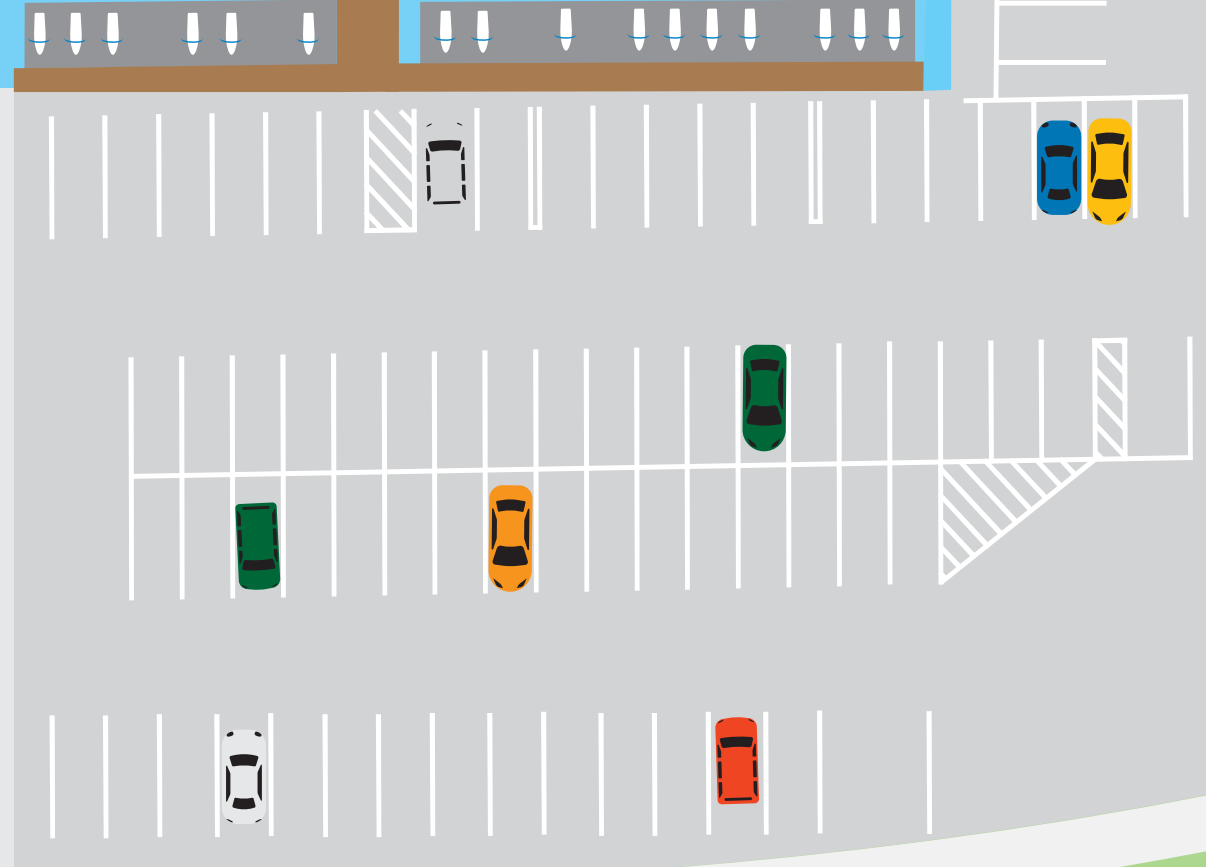

SOTD
THE SPOT ON THE DOCK

MEMBERS AREA

lake champlain
ferries

DROP OFF

BURLINGTON BIKE PATH
VERMONT RAILWAY INC.

ferrydockmarina.com
@ferrydockmarina