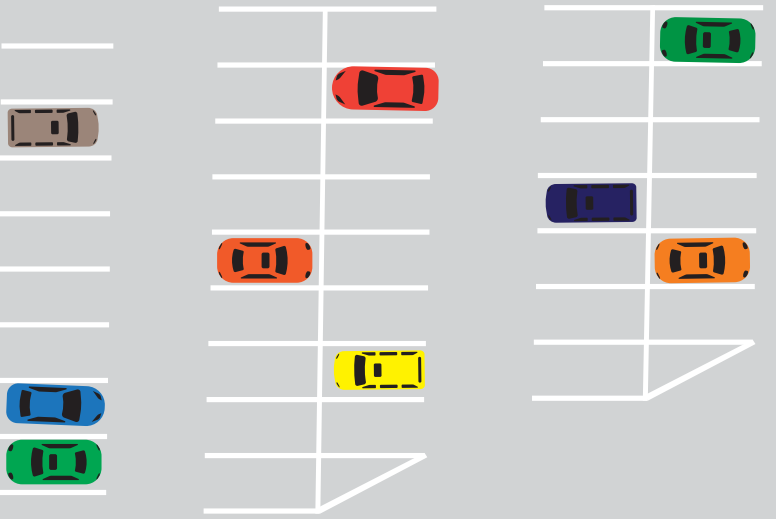

SOTD
THE SPOT ON THE DOCK

MEMBERS AREA

lake champlain
ferries

DROP OFF

BURLINGTON BIKE PATH
VERMONT RAILWAY INC.

ferrydockmarina.com
@ferrydockmarina